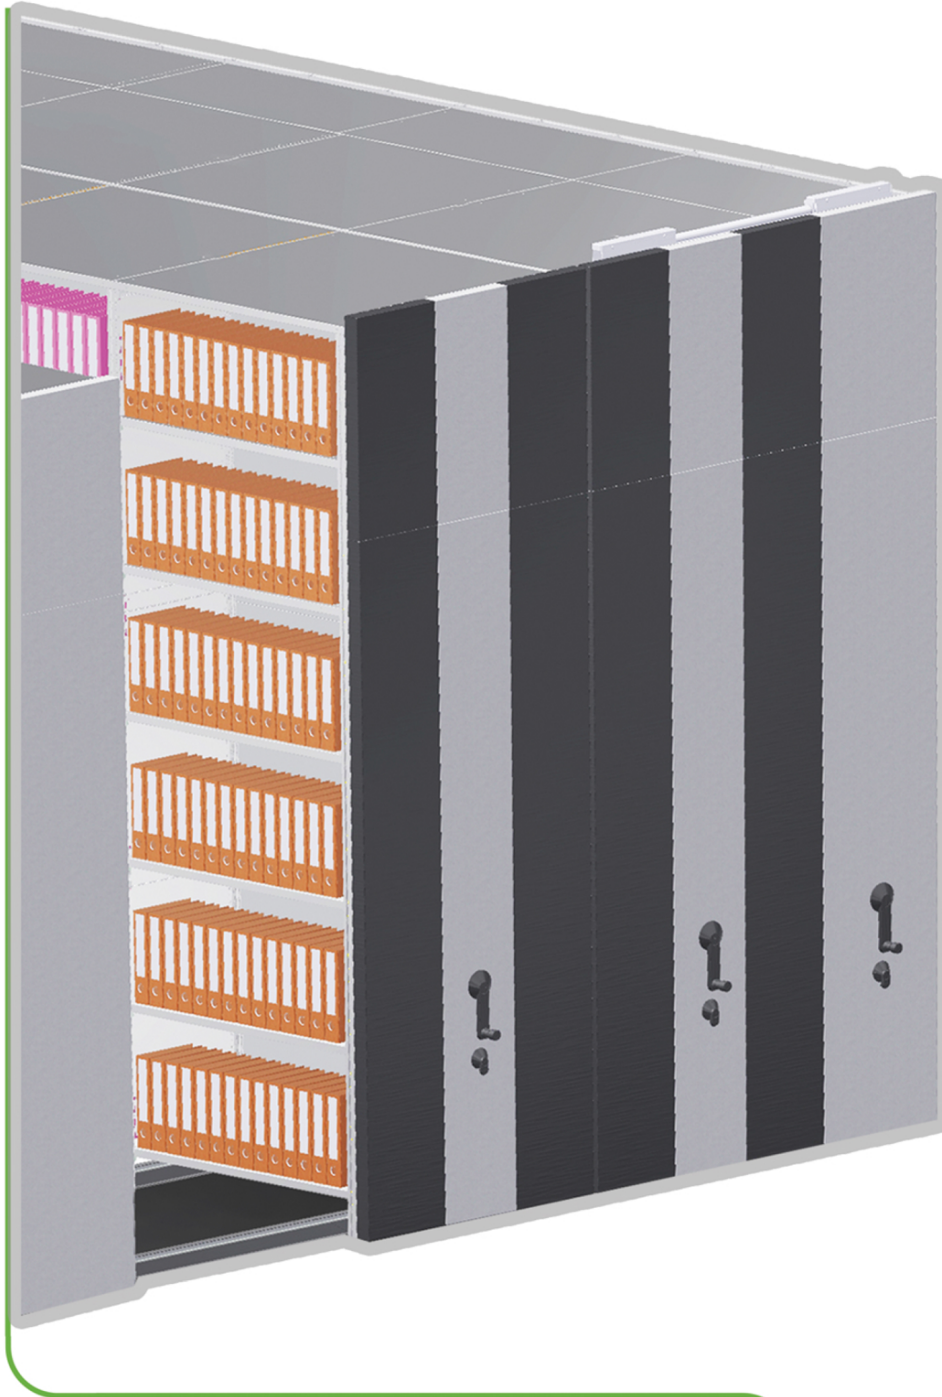

MOBISTACK FOLIO

REIMAGINING RECORD STORAGE

MAXIMIZING SPACE!

MOBISTACK FOLIO

- ♦ Modern compact shelving system for **space optimization**
- ♦ One dynamic aisle at any instant for access, **eliminating unproductive aisles**
- ♦ **Modular knockdown design** for future expansion
- ♦ **Fixed levels** for file storage need
- ♦ **Japanese technology** for undercarriage and drive units
- ♦ **Two tone color** to enrich the working ambience

FEATURES

Rails

Rail assembly with slope plate on either side to facilitate safe people movement. Stopper at extreme ends of rails to avoid wheel over run.

Undercarriage

Sturdy Modular Design, hence flexible to future add-on unlike welded structures. Anti-tipping mechanism to ensure stability while movement.

Wheel Assembly

Combination of guided and plain wheel with self aligning plummer block assembly. Smooth and noise-free operations.

Drive Unit

Effort reducing design mechanism. Single handle drive for easy & ergonomic operation. Safety knob below handle ensures safe aisle for human access.

Superstructure

Wider shelves for more storage space within level. Anti-toppling mechanism for taller units.

MAXIMIZING BUSINESS!

Max. folder size
D=310 H=350 W=80mm

APPLICATION
Record Management

OPTIONAL ENHANCEMENTS