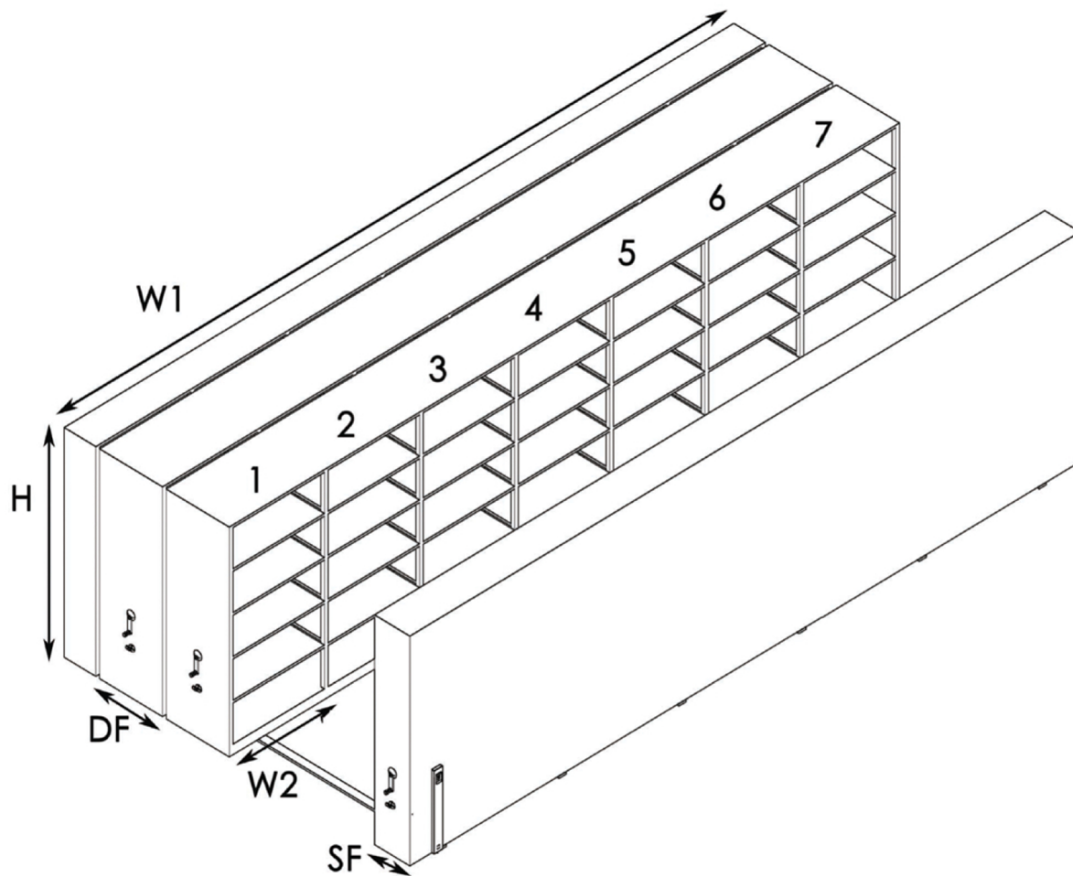

Unit Height, H - 1976, 2376, 2776
Unit Width, W2 - 1300
Number of Units - Upto 7
Overall Width, W1 - 9300 (for 7 units)
All Levels are fixed

Depth of Shelves
Double Face, DF – 636
Single Face, SF – 336, 436

(All dimensions in mm)

BRANCHES IN INDIA

EASTERN REGION : 033 66013801
Kolkata : 033 66013802
Guwahati : 0361 2468242

WESTERN REGION : 022 67961261
Mumbai : 022 67961262 / 022 67961262
Ahmedabad : 079 66060760
Pune : 020 66255061

SOUTHERN REGION : 044 66544391
Bengaluru : 080 66472009
Chennai : 044 66544401
Hyderabad : 040 66431294
Coimbatore : 0422 2545588

NORTHERN REGION : 011 66507171
Delhi : 011 66507178
Chandigarh : 0172 5012727

BRANCHES OVERSEAS

UAE : 00 971 55899 2319
Saudi Arabia : 00 966 50552 5744

GSS-MOBIS-0106-1000

Godrej | STORAGE SOLUTIONS

Godrej & Boyce Mfg. Co. Ltd

1, SIDCO Industrial Estate,
Ambattur, Chennai 600 098. India
Ph : 91 44 6654 4444
Fax : 91 44 6654 4555 / 4445
E-mail : storage@godrej.com
www.godrejstoragesolutions.com