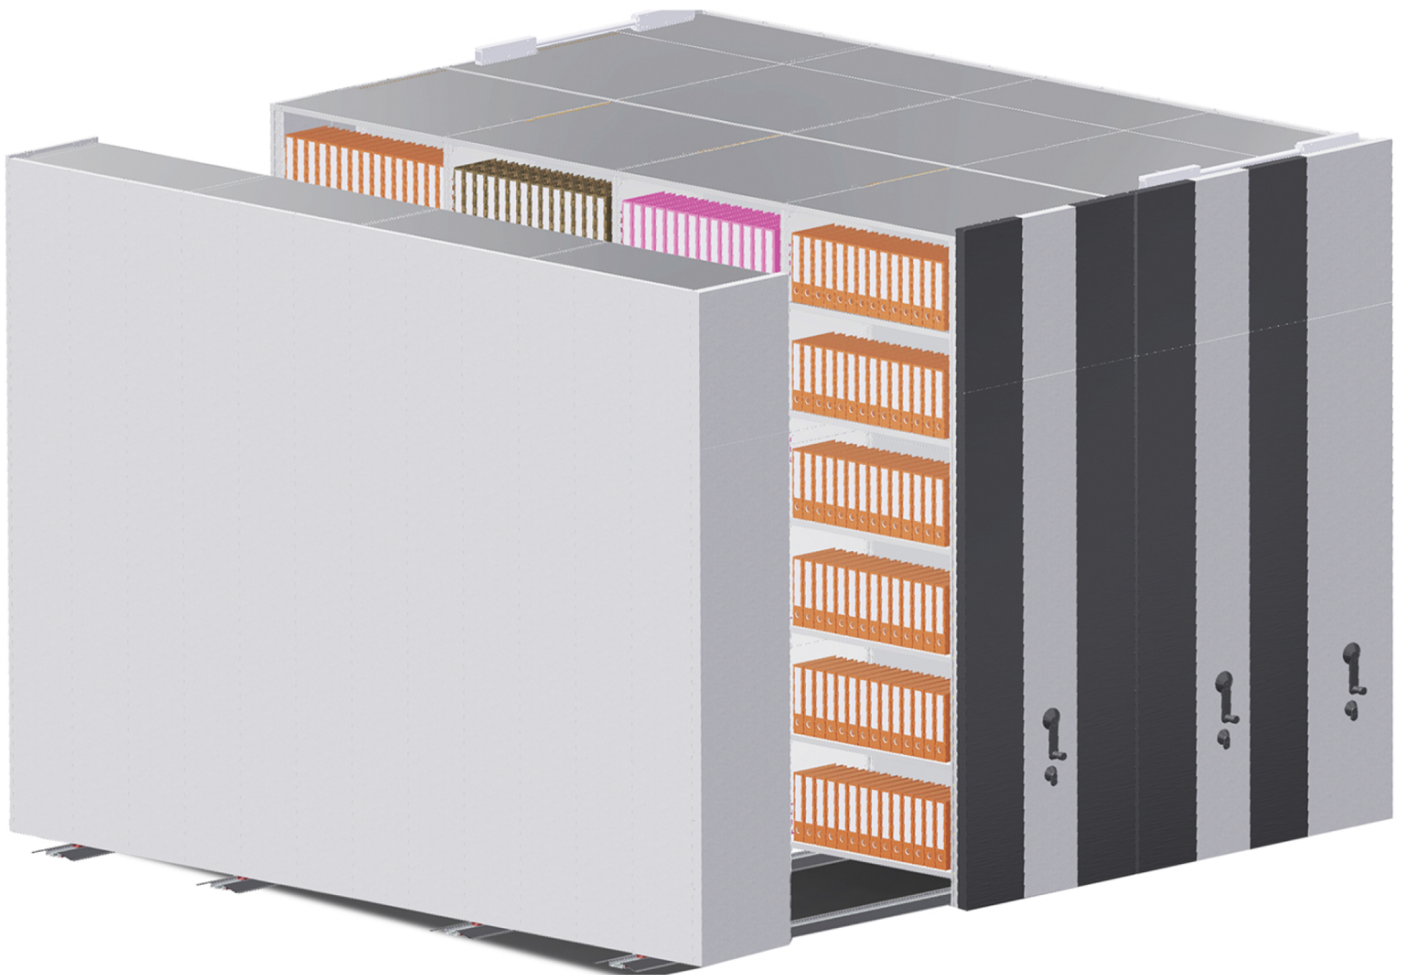

MOBISTACK FOLIO

REIMAGINING RECORD STORAGE

MAXIMIZING SPACE!

MOBISTACK FOLIO

- ♦ Modern compact shelving system for **space optimization**
- ♦ One dynamic aisle at any instant for access, **eliminating unproductive aisles**
- ♦ **Modular knockdown design** for future expansion
- ♦ **Fixed levels** for file storage need
- ♦ **Japanese technology** for undercarriage and drive units
- ♦ **Two tone color** to enrich the working ambience

FEATURES

Rails

Rail assembly with slope plate on either side to facilitate safe people movement. Stopper at extreme ends of rails to avoid wheel over run.

Undercarriage

Sturdy Modular Design, hence flexible to future add-on unlike welded structures. Anti-tipping mechanism to ensure stability while movement.

Wheel Assembly

Combination of guided and plain wheel with self aligning plummer block assembly. Smooth and noise-free operations.

Drive Unit

Effort reducing design mechanism. Single handle drive for easy & ergonomic operation. Safety knob below handle ensures safe aisle for human access.

Superstructure

Wider shelves for more storage space within level. Anti-toppling mechanism for taller units.

MAXIMIZING BUSINESS!

Max. folder size
D=310 H=350 W=80mm

APPLICATION
Record Management

OPTIONAL ENHANCEMENTS