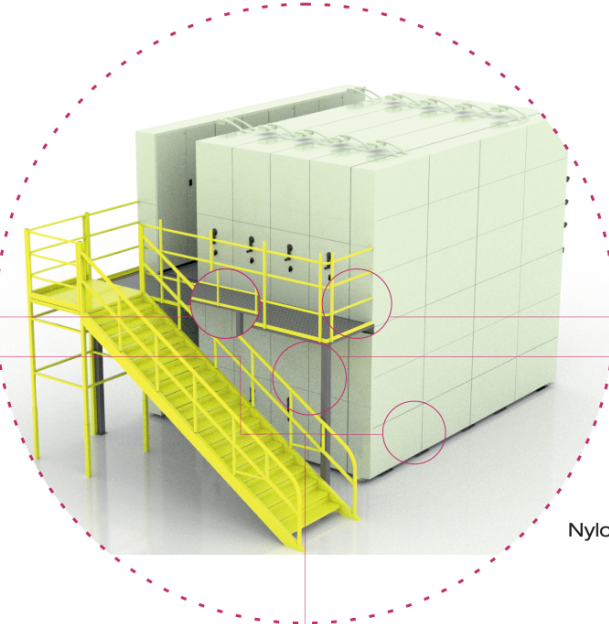

MOBISTACK DUO

Optimize Space with Maximum Flexibility

TWO-TIER MOBILE SHELVING SYSTEM

Compact storage with revolutionary floating floor concept

Optimum utilization of vertical space up to 18ft

ADVANTAGES

Ease and smooth operation

Unique and innovative vertical space saving solution

SAFETY

Railing pipes for safer operations

Kick plate to avoid slipping of foot between rail and catwalk

Rubber gasket for covering the gaps between the module and catwalk

Nylon bush to avoid metal to metal contact

Handle lock for locking the modules

FUNCTIONAL FEATURES

Automatic Aisle Lighting

Ergonomic handle ensures hassle free operation

Triple reduction mechanism to operate with less effort

Usable height in mm
Ground level (h1) : 1924, 2224,2524 & 2824
G+1 (h2) : 2000 & 2330

Unit depth in mm (d)
SFF: 428&528,
DFM : 640,840&1040

Width of the system
in mm (W): 5200 upto DD4 (width:1300)

Aisle depth in mm (ad) 900