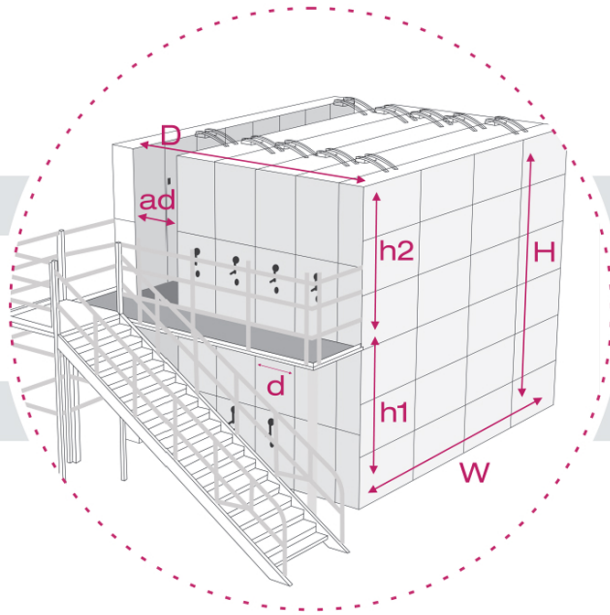

System lock for restricting un-authorized acces

Staircase ergonomically designed to minimize fatigue levels

TECHNICAL FEATURES

Overall height in mm (H) : 4516,4816,5116, 5146&5716

Maximum system depth in mm (D) : 7260

Usable height in mm
Ground level (h1) : 1924, 2224,2524 & 2824
G+1 (h2) : 2000 & 2330

Unit depth in mm (d)
SFF: 428&528,
DFM : 640,840&1040

Width of the system
in mm (W): 5200 upto DD4 (width:1300)

Aisle depth in mm (ad) 900